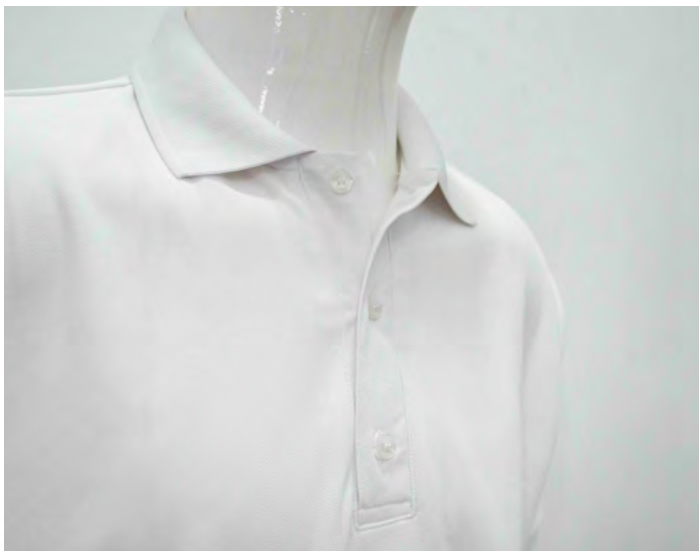

Camisa tipo polo
Sari, Manga Corta.
Blanco

Tallas: XS, S, M, L, XL, XXL