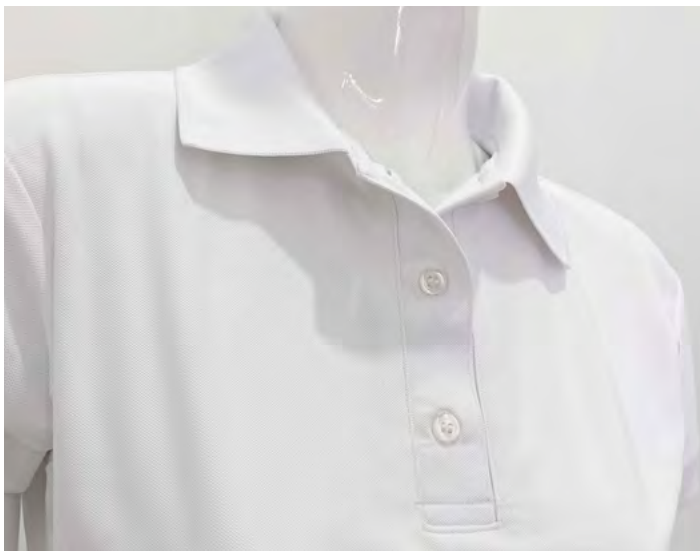

Tallas: XS, S, M, L, XL, XXL

Camisa tipo polo
Poltex, Manga Corta.
Gris

Tallas: XS, S, M, L, XL, XXL

Blusa tipo polo
Sari, Manga Corta.
Blanco

Tallas: XS, S, M, L, XL, XXL

A decorative graphic on the right side of the blue tag, featuring a white zipper pull and a white button with an orange ring.